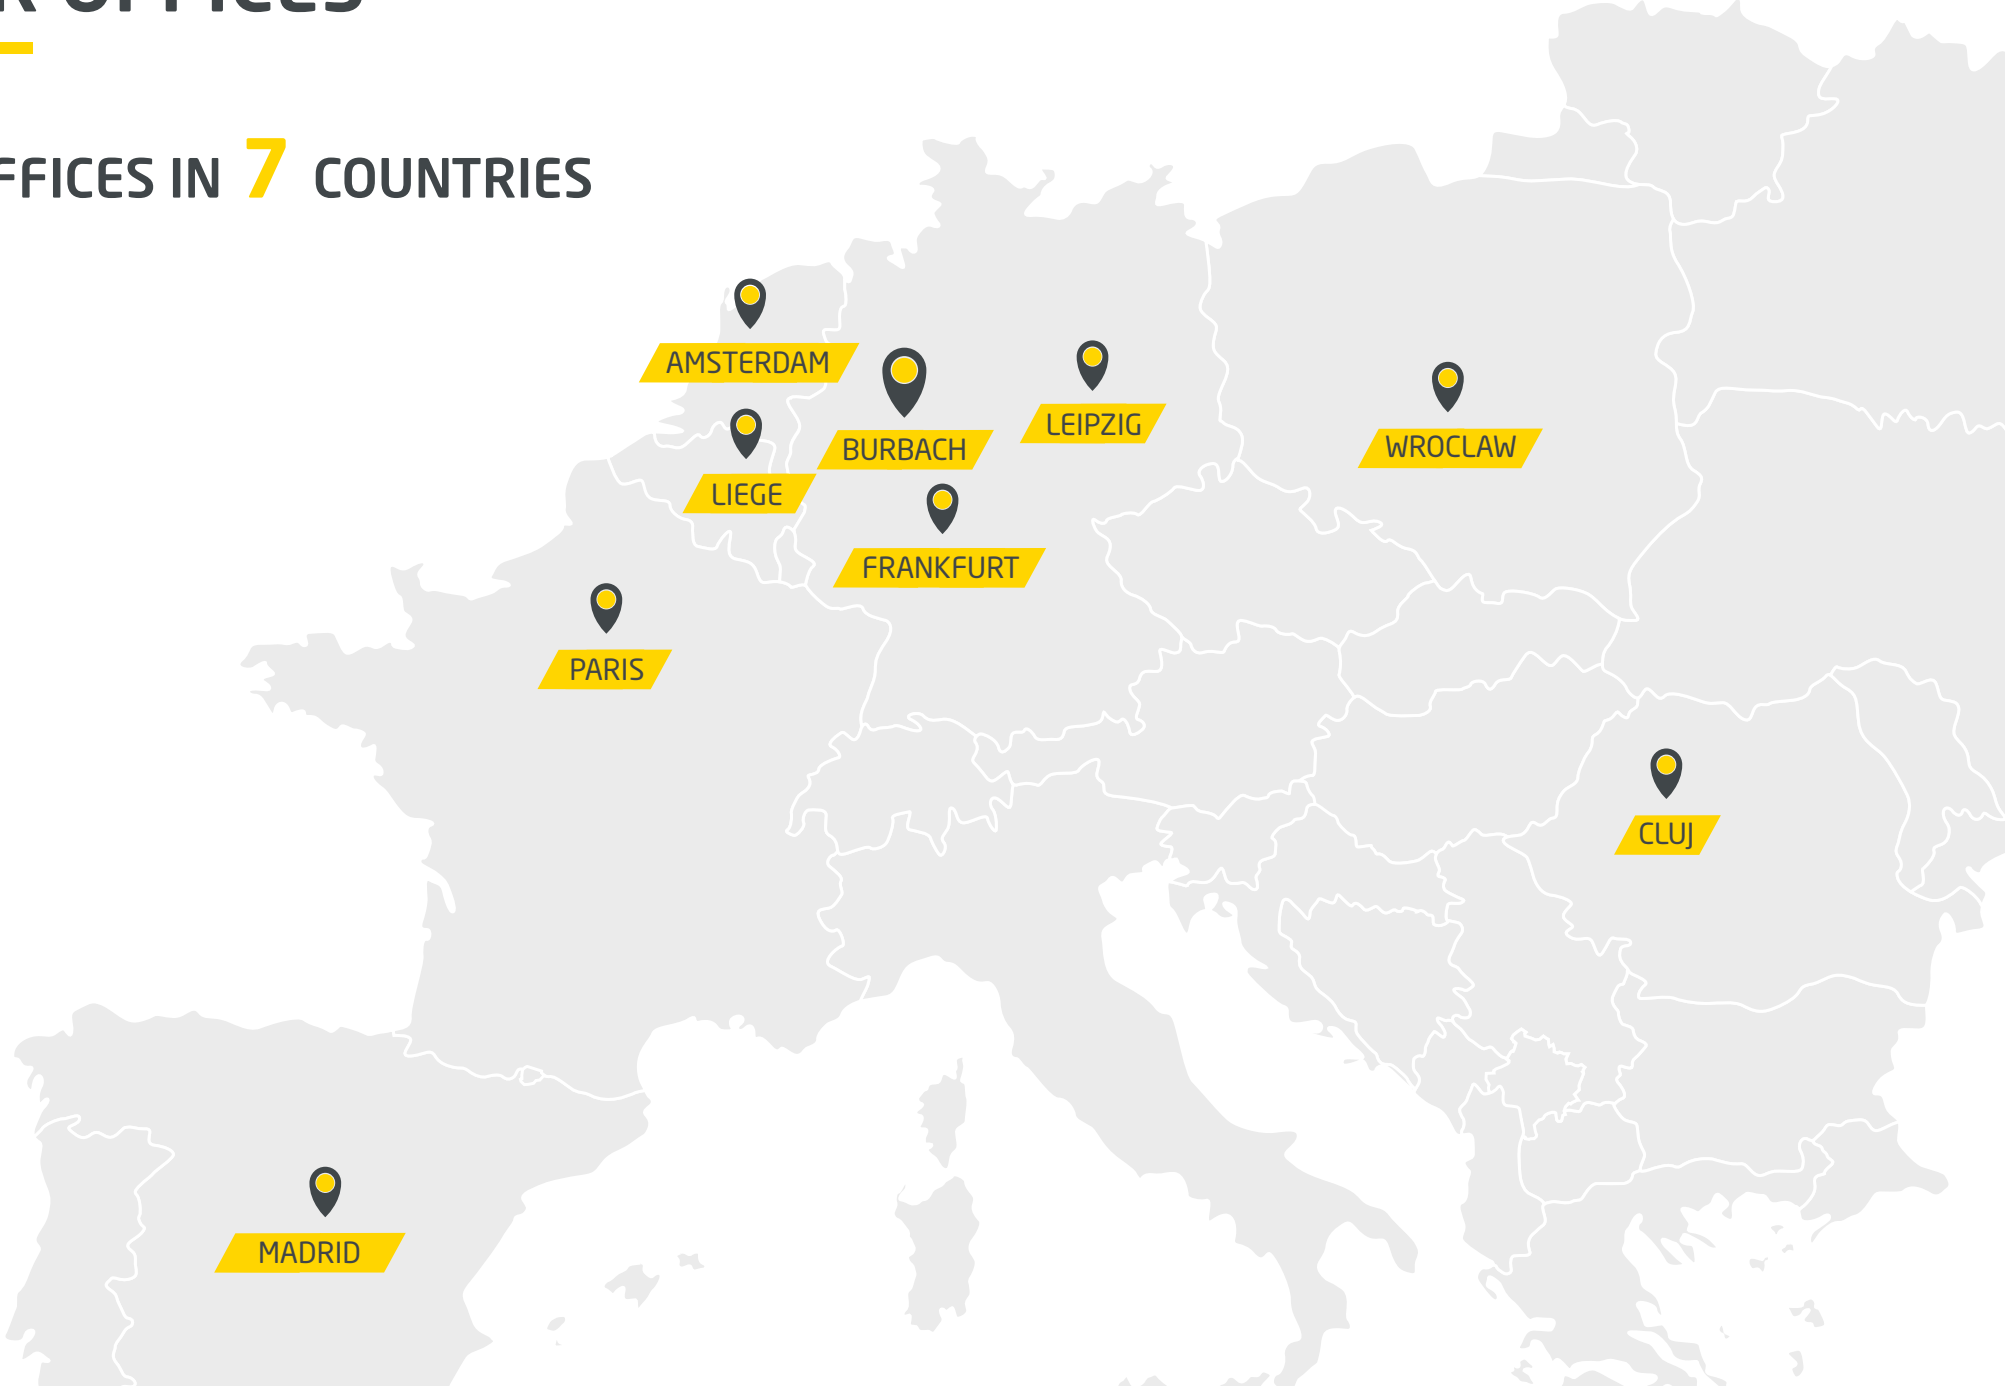

We care about you.

**FULL
RANGE OF
LOGISTICS
SOLUTIONS**

COMPANY

01

FACTS & FIGURES

1.000+
EMPLOYEES

128
AIRPORTS
SERVED

400+
TRUCKS

35.000 m²
OWN WAREHOUSES IN
FRA AND LEJ

105.000 tons
CARGO HANDLED PER YEAR

24/7/365
ALL YEAR ROUND

9 OFFICES IN **7** COUNTRIES

57Mill.+
KILOMETER
DRIVEN

OUR OFFICES

9 OFFICES IN 7 COUNTRIES

SENIOR MANAGEMENT

SUPPLY
CHAIN
SOLUTIONS

**ALL PROCESSES
IN ONE HAND!**

HUB & SPOKE NETWORK

WE TAKE CARE!
EUROPE-WIDE
EVERYWHERE!

SUPPLY
CHAIN
SOLUTIONS

GERMAN DOMESTIC B2B NETWORK

SUPPLY
CHAIN
SOLUTIONS

WE DELIVER!
ANYWHERE.